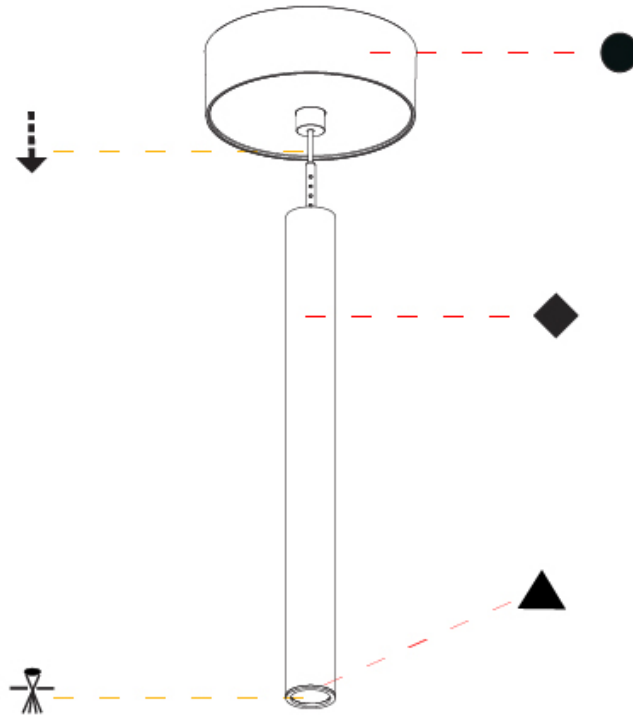

#### PHYSICAL

Shape: Cylinder  
 Diameter (mm): 28  
 Diameter (in): 1 1/8  
 Height (mm): 300  
 Height (in): 11 13/16  
 Max. Overall Height (mm): 2300  
 Max. Overall Height (in): 90 7/16  
 Light Distribution: Downlight  
 Weight (kg): 0.63  
 Weight (lbs): 1.39  
 Diffuser: Shine Ring - Opal / Yellow / Orange / Red / Blue / Green  
 Fixture Finish: SSR / BKV / CWI / CRY / HAB / UFT / ITA / RUA / FTG / MYG / LOD / PUS / FRO / FUP / KIA / POP / BLS / SPG / MEY / GOH / GUM / CHC / COM / ABZ / JAG / OBR / MOS / ROR  
 Fixture Material: Aluminum  
 Cable Details: 2000mm or 4000mm Black Cable

#### OPTICAL

Optic°: 24 / 32 / 58

## HANGOVER PLUG SHINE MONOPOINT SURFACE CANOPY SUSPENSION

A30848-

PROJECT \_\_\_\_\_

TYPE \_\_\_\_\_

SPECIFIER \_\_\_\_\_

QUANTITY \_\_\_\_\_

DATE \_\_\_\_\_

A